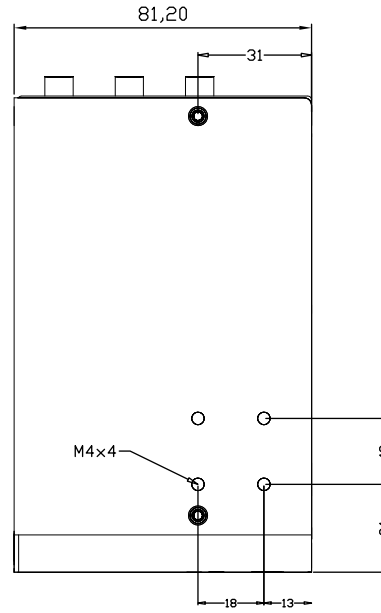

8 7 6 5 4 3 2 1

F  
E  
D  
C  
B  
A

8 7 6 5 4 3 2 1

THIRD ANGLE PROJECTION

GENERAL NOTES

DIMENSIONS ARE IN MM - DO NOT SCALE  
THIS DOCUMENT CONTAINS CONFIDENTIAL, PROPRIETARY INFORMATION THAT IS PROPERTY OF STARTECH.COM

StarTech.com

PRODUCT ID	SV431TDVIUA		
DESCRIPTION	4 Port Triple Monitor DVI USB KVM Switch with Audio & USB 2.0 Hub		
<b>DO NOT SCALE</b>	<b>SHEET: 1 OF: 1</b>	<b>UPLOAD DATE: 5/5/2021</b>	

F  
E  
D  
C  
B  
A