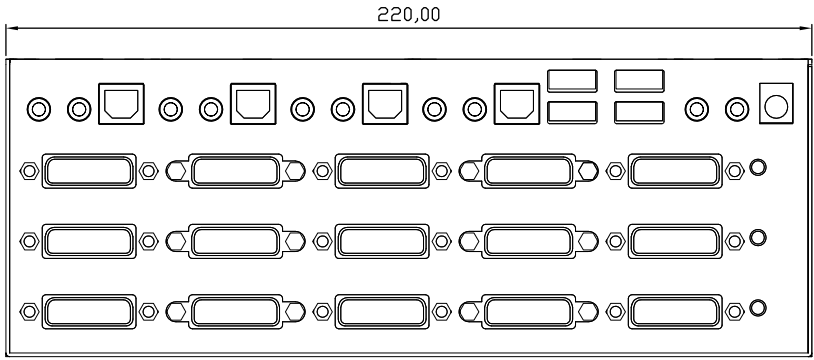

8 7 6 5 4 3 2 1

F  
E  
D  
C  
B  
A

8 7 6 5 4 3 2 1

THIRD ANGLE PROJECTION

GENERAL NOTES

DIMENSIONS ARE IN MM - DO NOT SCALE  
THIS DOCUMENT CONTAINS CONFIDENTIAL, PROPRIETARY INFORMATION THAT IS PROPERTY OF STARTECH.COM

StarTech.com

PRODUCT ID	SV431TDVIUA		
DESCRIPTION	4 Port Triple Monitor DVI USB KVM Switch with Audio & USB 2.0 Hub		
<b>DO NOT SCALE</b>	<b>SHEET: 1 OF: 1</b>	<b>UPLOAD DATE: 5/5/2021</b>	

F  
E  
D  
C  
B  
A