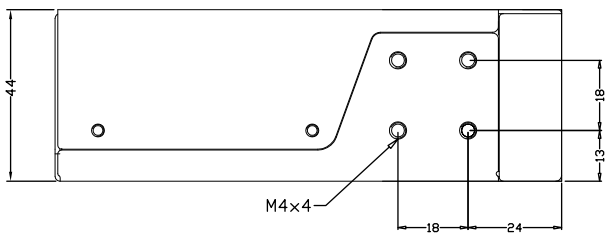

8 7 6 5 4 3 2 1

F E D C B A

THIRD ANGLE PROJECTION

GENERAL NOTES

DIMENSIONS ARE IN MM - DO NOT SCALE
 THIS DOCUMENT CONTAINS CONFIDENTIAL,
 PROPRIETARY INFORMATION THAT IS
 PROPERTY OF STARTECH.COM

StarTech.com

PRODUCT ID	SV431USB		
DESCRIPTION	4 Port Professional VGA USB KVM Switch with Hub		
DO NOT SCALE	SHEET: 1 OF: 1	UPLOAD DATE: 5/4/2021	

8 7 6 5 4 3 2 1