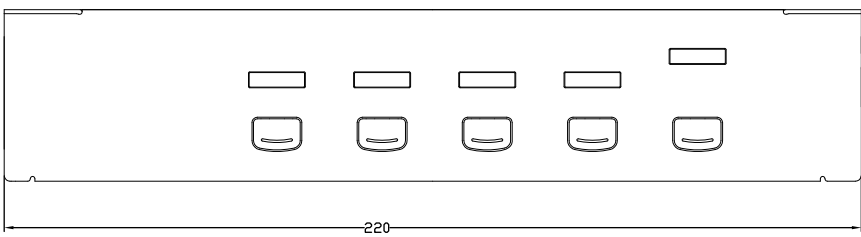

8 7 6 5 4 3 2 1

F E D C B A

THIRD ANGLE PROJECTION

GENERAL NOTES

DIMENSIONS ARE IN MM - DO NOT SCALE
 THIS DOCUMENT CONTAINS CONFIDENTIAL,
 PROPRIETARY INFORMATION THAT IS
 PROPERTY OF STARTECH.COM

StarTech.com

PRODUCT ID	SV431USB		
DESCRIPTION	4 Port Professional VGA USB KVM Switch with Hub		
DO NOT SCALE	SHEET: 1 OF: 1	UPLOAD DATE: 5/4/2021	

8 7 6 5 4 3 2 1