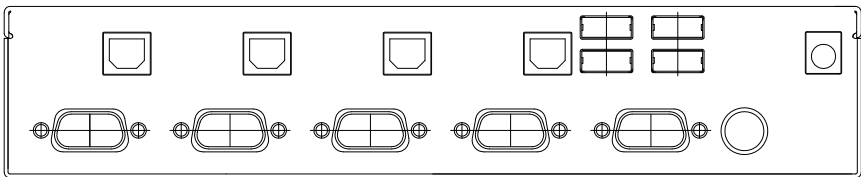

8 7 6 5 4 3 2 1

F E D C B A

THIRD ANGLE PROJECTION

GENERAL NOTES

DIMENSIONS ARE IN MM - DO NOT SCALE
 THIS DOCUMENT CONTAINS CONFIDENTIAL,
 PROPRIETARY INFORMATION THAT IS
 PROPERTY OF STARTECH.COM

StarTech.com

PRODUCT ID	SV431USB		
DESCRIPTION	4 Port Professional VGA USB KVM Switch with Hub		
DO NOT SCALE	SHEET: 1 OF: 1	UPLOAD DATE: 5/4/2021	

8 7 6 5 4 3 2 1