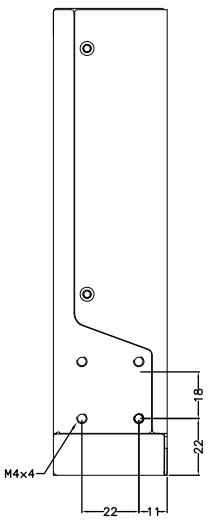

8 7 6 5 4 3 2 1

F
E
D
C
B
A

THIRD ANGLE PROJECTION

GENERAL NOTES

DIMENSIONS ARE IN MM - DO NOT SCALE
 THIS DOCUMENT CONTAINS CONFIDENTIAL,
 PROPRIETARY INFORMATION THAT IS
 PROPERTY OF STARTECH.COM

PRODUCT ID	SV831DVIU		
DESCRIPTION	8 Port 1U Rackmount DVI USB KVM Switch		
DO NOT SCALE	SHEET: 1 OF: 1	UPLOAD DATE: 12/01/2021	

8 7 6 5 4 3 2 1