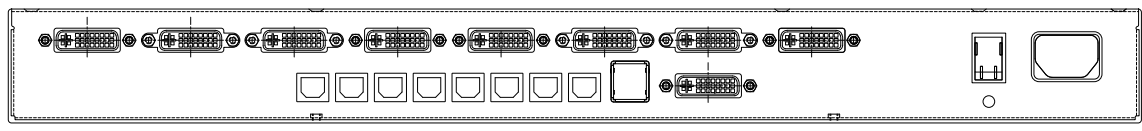

8 7 6 5 4 3 2 1

F
E
D
C
B
A

THIRD ANGLE PROJECTION

GENERAL NOTES

DIMENSIONS ARE IN MM - DO NOT SCALE
 THIS DOCUMENT CONTAINS CONFIDENTIAL,
 PROPRIETARY INFORMATION THAT IS
 PROPERTY OF STARTECH.COM

PRODUCT ID	SV831DVIU		
DESCRIPTION	8 Port 1U Rackmount DVI USB KVM Switch		
DO NOT SCALE	SHEET: 1 OF: 1	UPLOAD DATE: 12/01/2021	