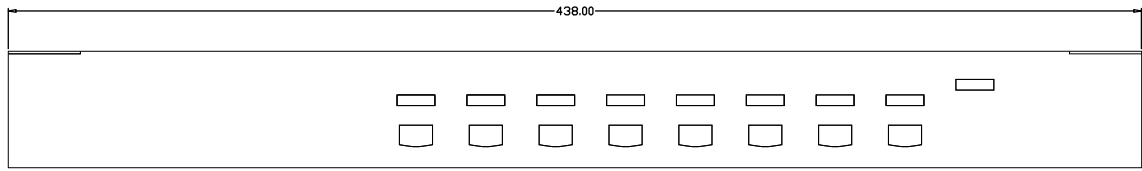

8 7 6 5 4 3 2 1

F
E
D
C
B
A

THIRD ANGLE PROJECTION

GENERAL NOTES

DIMENSIONS ARE IN MM - DO NOT SCALE
 THIS DOCUMENT CONTAINS CONFIDENTIAL,
 PROPRIETARY INFORMATION THAT IS
 PROPERTY OF STARTECH.COM

PRODUCT ID	SV831DVIU		
DESCRIPTION	8 Port 1U Rackmount DVI USB KVM Switch		
DO NOT SCALE	SHEET: 1 OF: 1	UPLOAD DATE: 12/01/2021	