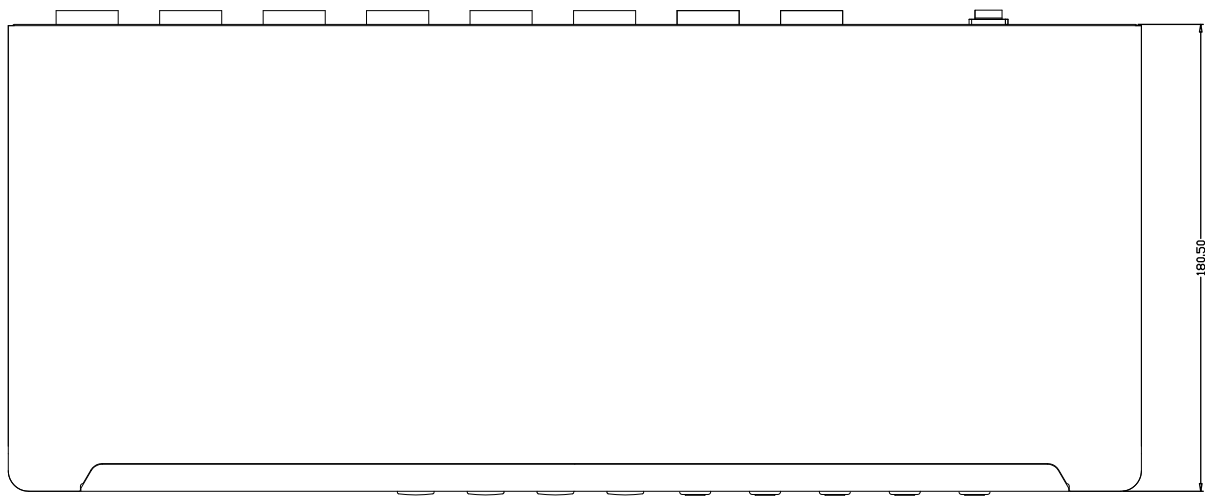

8 7 6 5 4 3 2 1

F
E
D
C
B
A

THIRD ANGLE PROJECTION

GENERAL NOTES

DIMENSIONS ARE IN MM - DO NOT SCALE
 THIS DOCUMENT CONTAINS CONFIDENTIAL,
 PROPRIETARY INFORMATION THAT IS
 PROPERTY OF STARTECH.COM

PRODUCT ID	SV831DVIU		
DESCRIPTION	8 Port 1U Rackmount DVI USB KVM Switch		
DO NOT SCALE	SHEET: 1 OF: 1	UPLOAD DATE: 12/01/2021	