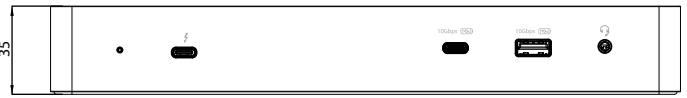

8 7 6 5 4 3 2 1

F
E
D
C
B
A

THIRD ANGLE PROJECTION

GENERAL NOTES

DIMENSIONS ARE IN MM - DO NOT SCALE

THIS DOCUMENT CONTAINS CONFIDENTIAL, PROPRIETARY INFORMATION THAT IS PROPERTY OF STARTECH.COM

PRODUCT ID	TB3CDK2DH
DESCRIPTION	Thunderbolt 3 Dock w/ USB-C Host Compatibility - Dual 4K 60Hz Display Port 1.4 or Dual HDMI 2.0 Monitors - Single 8K - 96W PD, 5xUSB - 10Gbps
DO NOT SCALE	SHEET: 1 OF: 1
	UPLOAD DATE: 7/6/2021