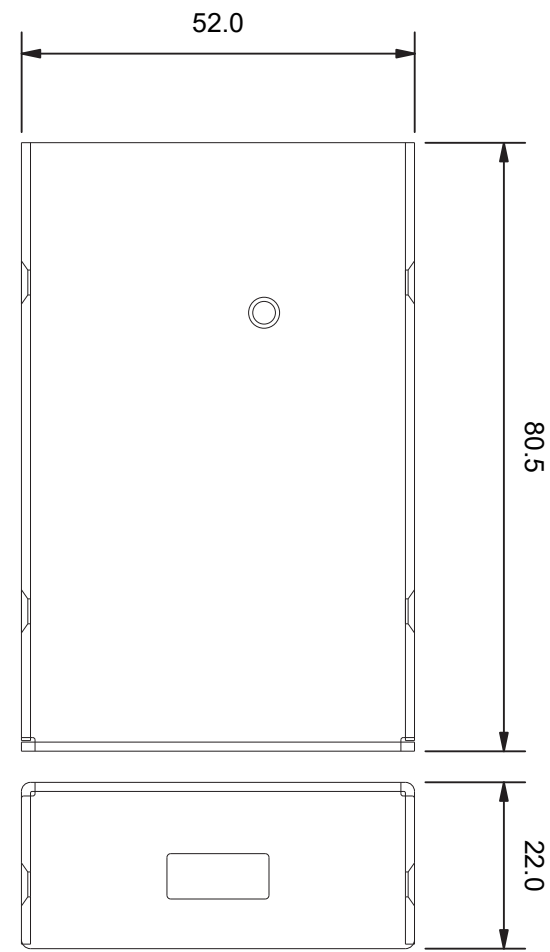

LOCAL

REMOTE

THIRD ANGLE PROJECTION

**GENERAL NOTES**

DIMENSIONS ARE IN MM - DO NOT SCALE  
 THIS DOCUMENT CONTAINS CONFIDENTIAL,  
 PROPRIETARY INFORMATION THAT IS  
 PROPERTY OF STARTECH.COM

PRODUCT ID	USB2001EXTV		
DESCRIPTION	1-Port USB 2.0-Over-Cat5-or-Cat6 Extender Kit - 165 ft. (50 m)		
<b>DO NOT SCALE</b>	<b>SHEET: 1 OF: 1</b>	<b>UPLOAD DATE: 09/28/2020</b>	