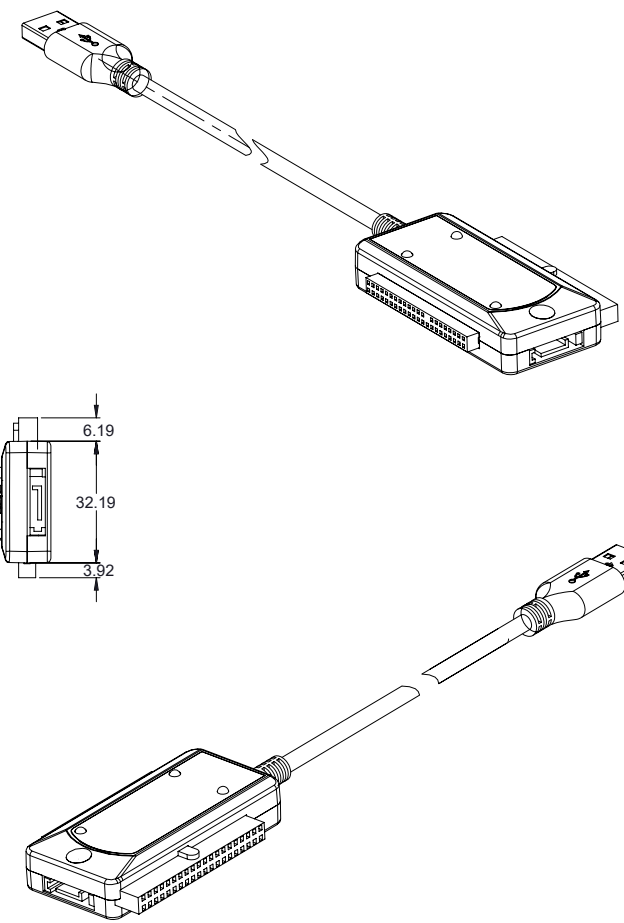

F

E

D

C

B

A

THIRD ANGLE PROJECTION

GENERAL NOTES

DIMENSIONS ARE IN MM - DO NOT SCALE

THIS DOCUMENT CONTAINS CONFIDENTIAL, PROPRIETARY INFORMATION THAT IS PROPERTY OF STARTECH.COM

PRODUCT ID	USB2SATAIDE		
DESCRIPTION	USB 2.0 to SATA/IDE Combo Adapter for 2.5/3.5" SSD/HDD		
DO NOT SCALE	SHEET: 1 OF: 1	UPLOAD DATE: 11/25/2020	