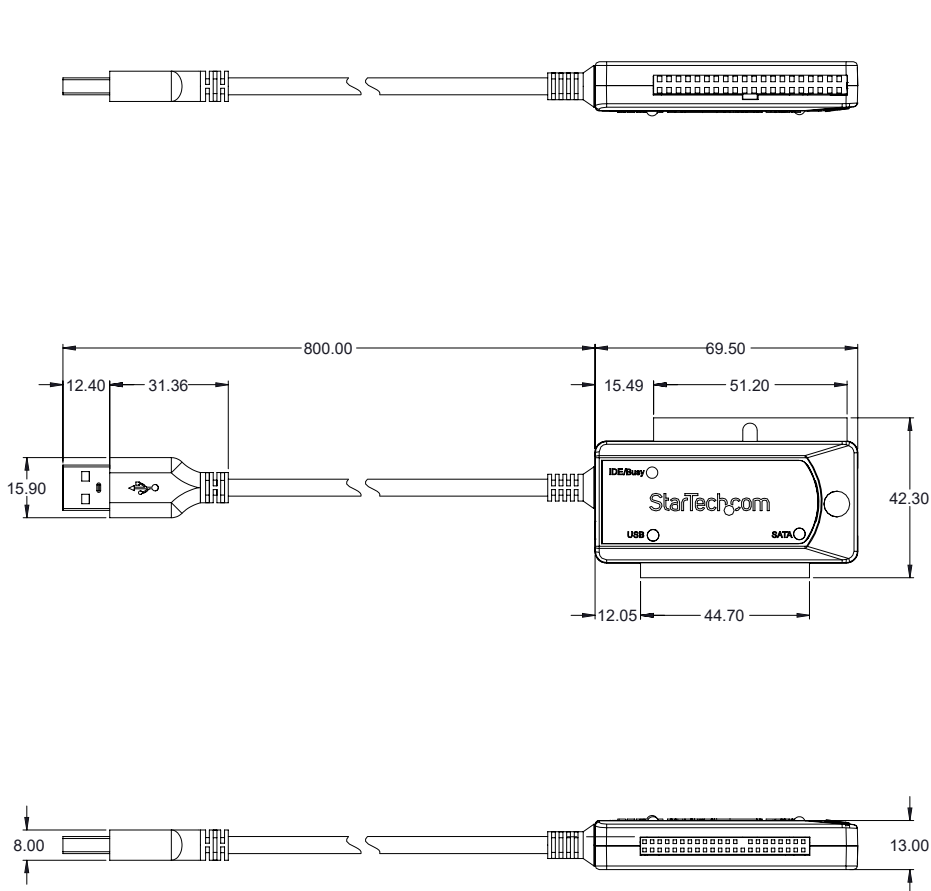

8

7

6

5

4

3

2

1

F

E

D

C

B

A

THIRD ANGLE PROJECTION

GENERAL NOTES

DIMENSIONS ARE IN MM - DO NOT SCALE

THIS DOCUMENT CONTAINS CONFIDENTIAL, PROPRIETARY INFORMATION THAT IS PROPERTY OF STARTECH.COM

PRODUCT ID	USB2SATAIDE		
DESCRIPTION	USB 2.0 to SATA/IDE Combo Adapter for 2.5/3.5" SSD/HDD		
DO NOT SCALE	SHEET: 1 OF: 1	UPLOAD DATE: 11/25/2020	

8

7

6

5

4

3

2

1

A