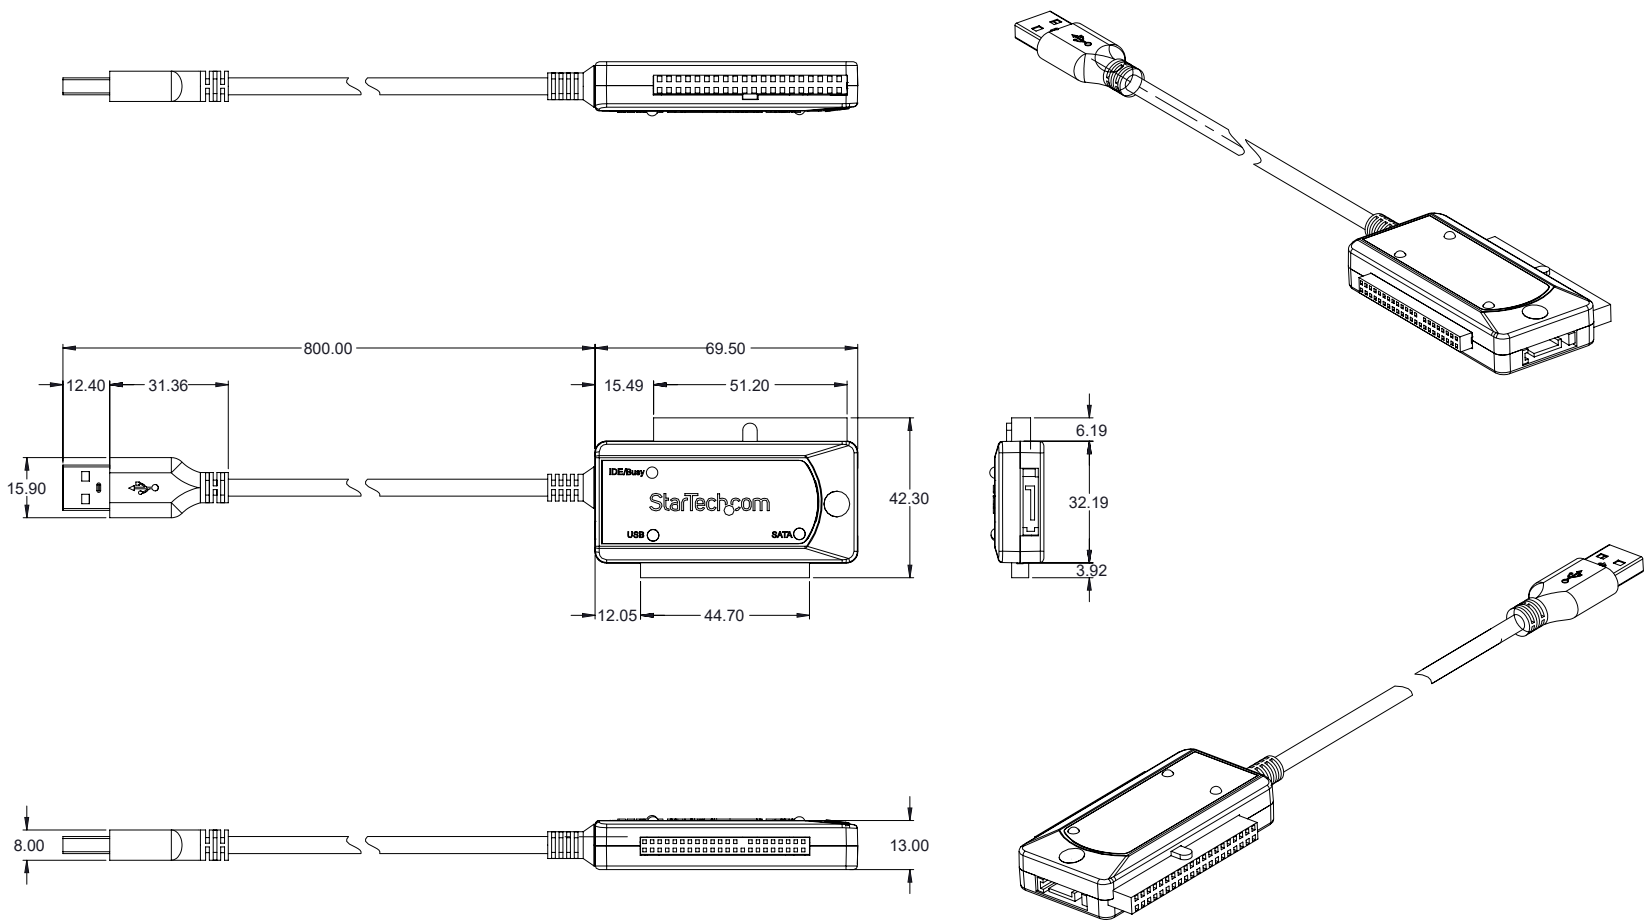

8 7 6 5 4 3 2 1

F
E
D
C
B
A

THIRD ANGLE PROJECTION

GENERAL NOTES

DIMENSIONS ARE IN MM - DO NOT SCALE
THIS DOCUMENT CONTAINS CONFIDENTIAL, PROPRIETARY INFORMATION THAT IS PROPERTY OF STARTECH.COM

StarTech.com

PRODUCT ID	USB3SSATAIDE		
DESCRIPTION	USB 3.0 to SATA or IDE Hard Drive Adapter / Converter		
DO NOT SCALE	SHEET: 1 OF: 1	UPLOAD DATE: 10/26/2020	

8 7 6 5 4 3 2 1