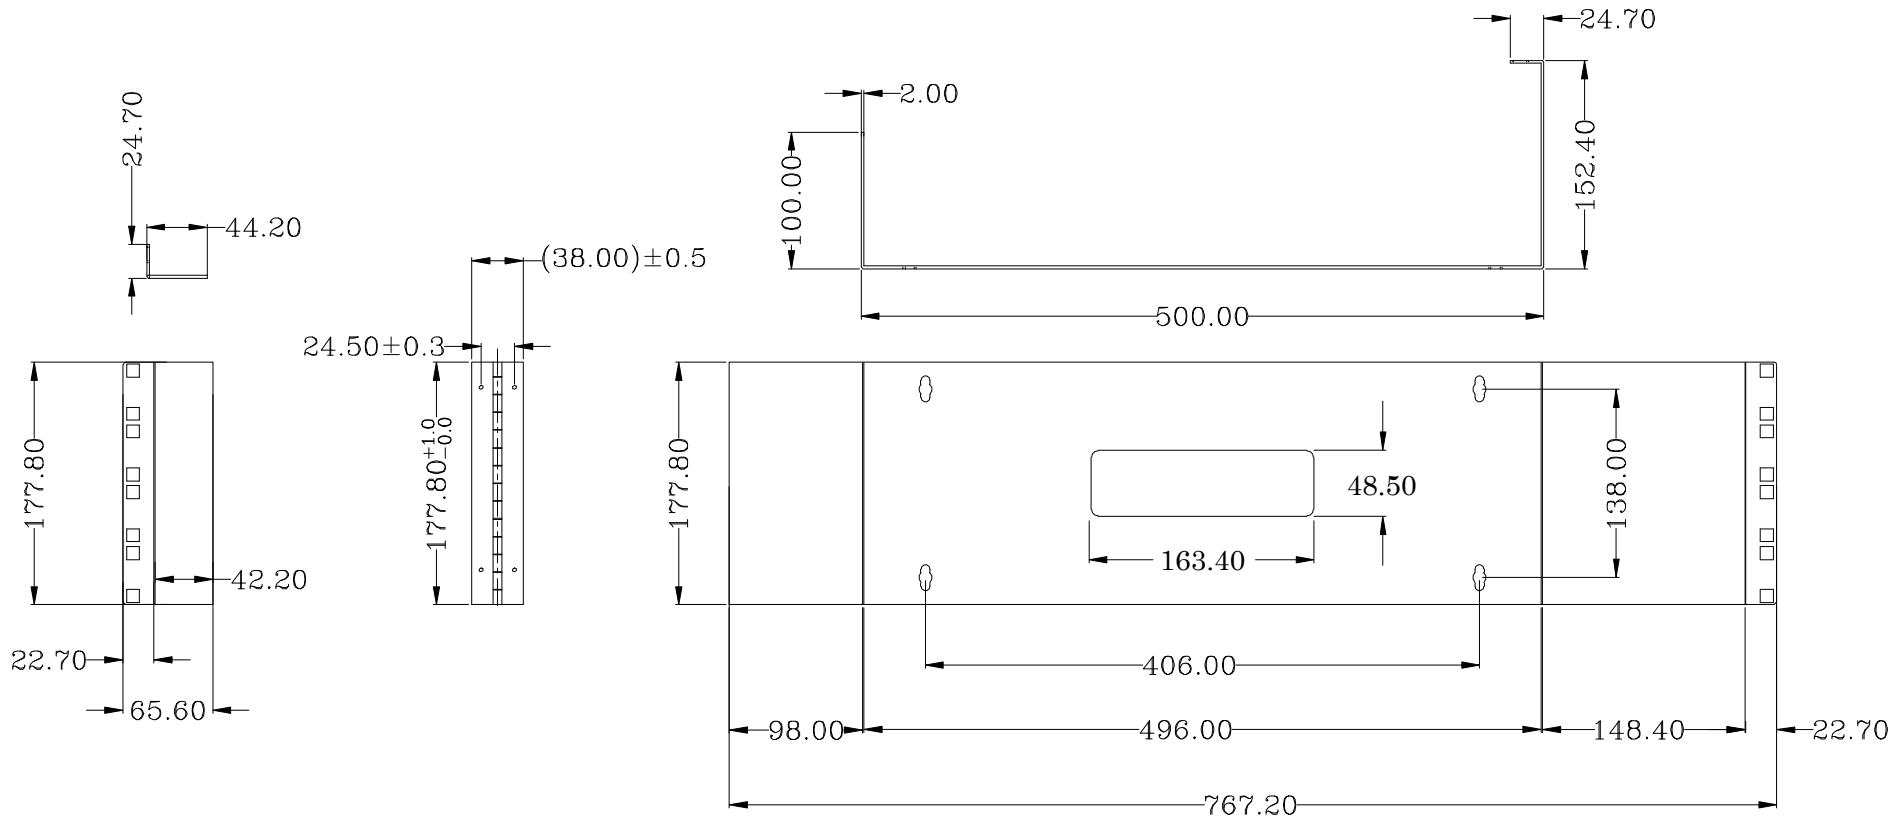

8 7 6 5 4 3 2 1

F E D C B A

THIRD ANGLE PROJECTION

**StarTech.com**

**GENERAL NOTES**

DIMENSIONS ARE IN MM - DO NOT SCALE  
 THIS DOCUMENT CONTAINS CONFIDENTIAL,  
 PROPRIETARY INFORMATION THAT IS  
 PROPERTY OF STARTECH.COM

PRODUCT ID	WALLMOUNTH4		
DESCRIPTION	4U 19in Hinged Wall Mounting Bracket for Patch Panels		
REV: A	DO NOT SCALE	SHEET : 1 OF: 1	DATE: 05/25/2020

8 7 6 5 4 3 2 1